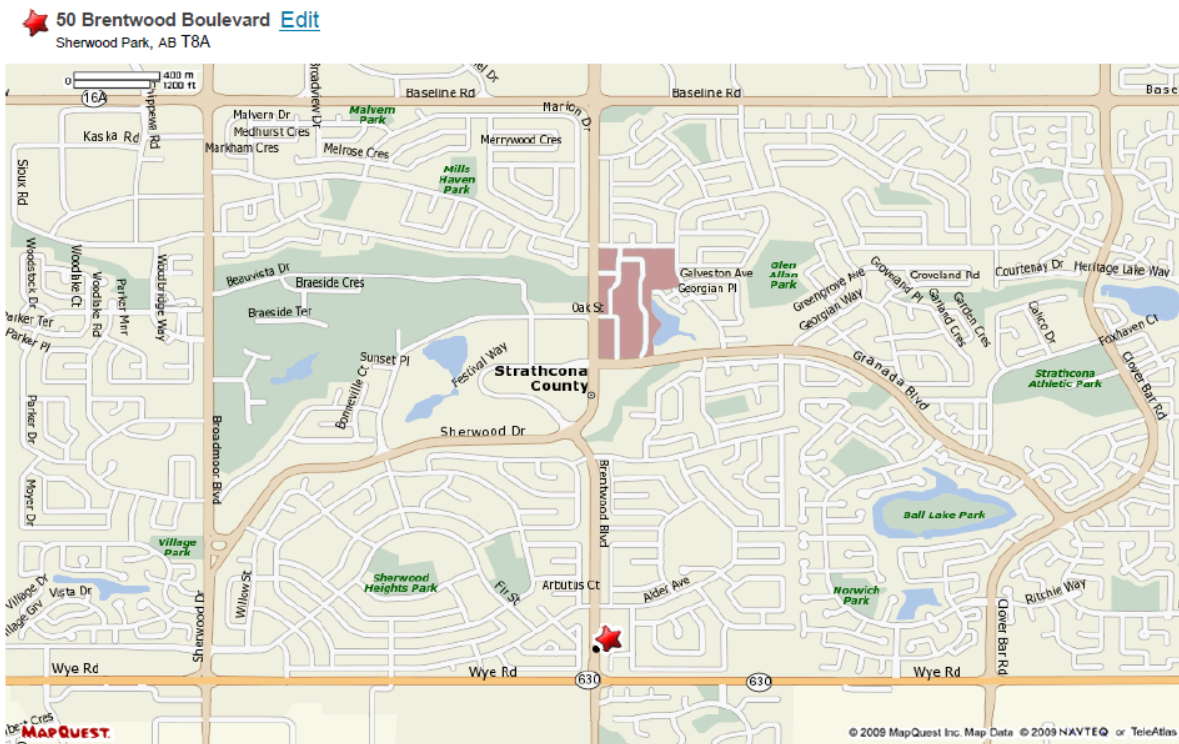

## How to find the Alberta Rural Development Network office:

We are located in Sherwood Park, Alberta at 215 Normed Centre, 50 Brentwood Boulevard. Our office is located on the second floor of the Normed Centre, a two-storey Blue building

From Baseline road turn south onto Sherwood Drive follow the road past the shopping centre you will make a left hand turn at Brentwood Boulevard and follow that road until you see the Normed Centre on your left hand side.

From Wye Road, turn north onto Brentwood Boulevard and take the first right hand turn.

Tel: 780-449-1006